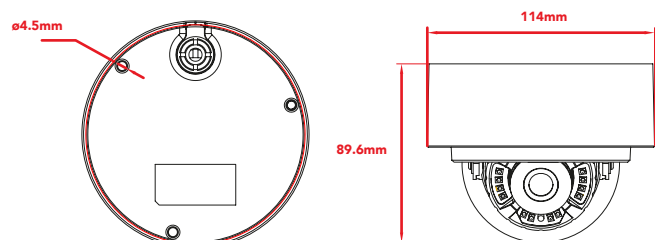

MODEL CODE	T:VD-IP8M-2.8-2
Smart Functions	Line Crossing Area Intrusion Unattended Object Object Missing Region Entrance Region Exiting Fast Moving Loitering Detection People Gathering Detection Parking Detection Blurred Detection Scene Change Detection Audio exception Detection Crossing Line Statistics Face Detection
Password Reset	Yes, email password reset function
Security	Guard Check, Enhanced Security Password, User authentication, IP address filtering, Privacy mask
System compatibility	Onvif(Profile S), CGI
Mobile App	Aspect Viewer - iOS & Android
<b>Interface</b>	
Communication interface	1 RJ45 10M / 100M Ethernet Port
Edge Storage	Built-in Micro SD/SDHC/SDXC slot, up to 128GB
Audio I/O	-
Alarm I/O	-
Built in Microphone	YES
Service Video Output	-
Reset button	YES
<b>General</b>	
Operating Temperature	-30°C ~ 60°C (-22°F ~ 140°F)
Operating Humidity	0 - 95% (Non Condensing)
Power Supply	DC12V ± 10%
POE Supply	PoE (802.3af)
Power Consumption	MAX. 8.5W
IP Rating	IP67
IK Rating	IK10
Dimensions	Ø114 x 90(H) mm
Weight	650g

## DIMENSIONS