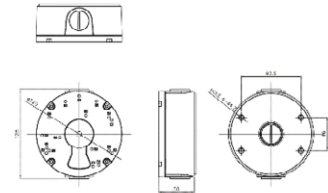

ACCESSORIES

DIMENSIONS

CP-BASE-1-V2 CP-BASE-1-V2-G

Concept Pro Small
Junction Box