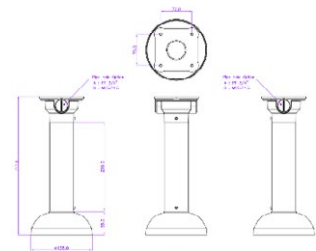

DIMENSIONS

All measurements are in mm.

ORDER CODE

- **CVP9329DLIREL-IP8M-Z** Concept Pro 8MP IP Deep Learning Motorised External Eyeball Camera
- **CVP9329DLIREL-IP8M-Z-G** Concept Pro 8MP IP Deep Learning Motorised External Eyeball Camera (Black Grey)

COMPATIBLE
WITH

CONCEPT PRO
IP RECORDING
RANGE

CVP9329DLIREL-IP8M-Z CVP9329DLIREL-IP8M-Z-G

Concept Pro 8MP IP Deep Learning
Motorised External Eyeball Camera

ACCESSORIES

DIMENSIONS

CP-BASE-1-V2 CP-BASE-1-V2-G

Concept Pro Small
Junction Box

CP-PM-1-V2 CP-PM-1-V2-G

Concept Pro Small
Pendant Mount

CP-WM-1-V2 CP-WM-1-V2-G

Concept Pro Small
Wall Mount

CP-PLM-V2

Concept Pro Pole Mount
(can be combined with
CP-BASE-1-V2)