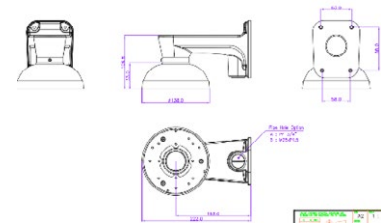

DIMENSIONS

All measurements are in mm.

ORDER CODE

- **CVP9329DLIREL-IP8M-Z** Concept Pro 8MP IP Deep Learning Motorised External Eyeball Camera
- **CVP9329DLIREL-IP8M-Z-G** Concept Pro 8MP IP Deep Learning Motorised External Eyeball Camera (Black Grey)

COMPATIBLE
WITH

CONCEPT PRO
IP RECORDING
RANGE

CVP9329DLIREL-IP8M-Z CVP9329DLIREL-IP8M-Z-G

Concept Pro 8MP IP Deep Learning
Motorised External Eyeball Camera

ACCESSORIES

DIMENSIONS

CP-BASE-1-V2 CP-BASE-1-V2-G

Concept Pro Small
Junction Box

CP-PM-1-V2 CP-PM-1-V2-G

Concept Pro Small
Pendant Mount

CP-WM-1-V2 CP-WM-1-V2-G

Concept Pro Small
Wall Mount

CP-PLM-V2

Concept Pro Pole Mount
(can be combined with
CP-BASE-1-V2)