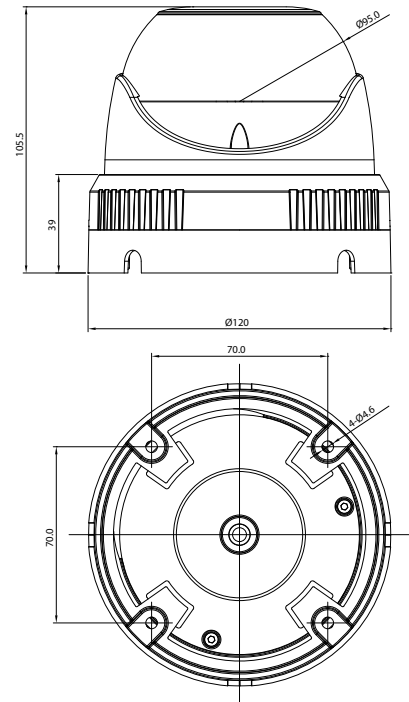

DIMENSIONS

All measurements are in mm.

ORDER CODE

- **CVP9329DLIREL-IP8M-Z** Concept Pro 8MP IP Deep Learning Motorised External Eyeball Camera
- **CVP9329DLIREL-IP8M-Z-G** Concept Pro 8MP IP Deep Learning Motorised External Eyeball Camera (Black Grey)