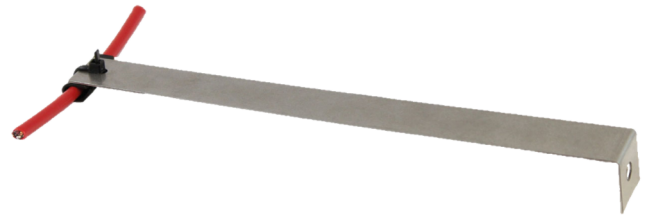

ACA-BL20-025

LHD Cable Accessory - Bracket "L", 200mm (7.9") (Zintec) w/ Sleeve - Qty25

Details

- Easy installation of linear heat cable
- For use on cable trays
- Available in zintec
- Available in quantities of 25

ACA-BL20-025

LHD Cable Accessory - Bracket "L", 200mm (7.9") (Zintec) w/ Sleeve - Qty25

Technical specifications

Fisico

Physical dimensions	20 x 200 mm (W x L)
Net weight	1.2 kg
Material (body)	Stainless steel

Ambientale

Environment	Indoor, Outdoor
-------------	-----------------

- ACA-BL20-025

Dimensions (l x w)	200 x 20mm
Weight	1.2kg
Material	Zintec
Quantity	25

As a company of innovation, Carrier Fire & Security reserves the right to change product specifications without notice. For the latest product specifications, visit firesecurityproducts.com online or contact your sales representative.