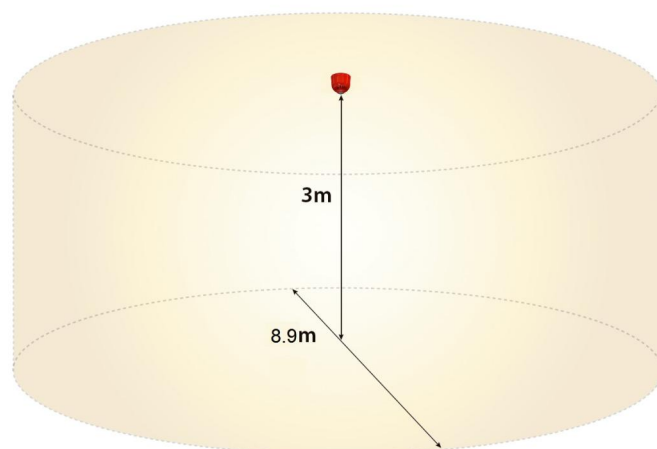

ASC367

Conventional Ceiling Mount Sounder/VAD, Multi Tone, Deep Base - Red Flash

Technical specifications

Elektryczne

Operating voltage	17 to 60 VDC

Fizyczne

Physical dimensions	97.5 x 117 mm (Ø x D)

Net weight	215 g

Środowiskowe

Operating temperature	-25 to +70°C

Relative humidity	5 to 95% noncondensing

Environment	Indoor, Outdoor

IP rating	IP65

Regulatory

Certification	EN54-23, EN54-3

Operation

	Continuous

Current consumption

Sounder	5.1mA

Beacon	20mA @ 0.5 Hz

	40mA @ 1 Hz

Sound output @ 1 m (tone dependant)

	85 to 97dB(A)

Number of tones

	32

Automatic synchronisation

	Phased start

Line monitoring input

	Polarised input

Housing

	High impact polycarbonate

Housing colour

	Red

Flash colour

	Red

EN54-23 rating

Light coverage	C-3-8.9

Mounting position	Ceiling

Mounting height	up to 3 m

Floor coverage	up to 8.9 m diameter

EN54-23 Coverage: C-3-8.9

As a company of innovation, Carrier Fire & Security reserves the right to change product specifications without notice. For the latest product specifications, visit firesecurityproducts.com online or contact your sales representative.

Last updated on 7 April 2023 - 14:09